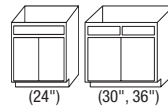

Vanity Sink Base Cabinet			Qty
24" x 21"	#V2421	$362	
30" x 21"	#V3021	$422	
36" x 21"	#V3621	$506	

Vanity Drawer Base Cabinet			Qty
12" x 21"	#VDB1221	$522	

Tall Pantry Cabinet			Qty
18" x 84"	#WP1884	$777	
18" x 90"	#WP1890	$839	
18" x 96"	#WP1896	$905	

Accessories

Accessories			Qty
3" x 30" Filler	#WF330	$17	
3" x 42" Filler	#WF342	$25	
6" x 30" Filler	#WF630	$32	
6" x 42" Filler	#WF642	$46	
3" x 96" Tall Filler	#WF396	$83	
8' Toe Kick	#TK8	$32	
8' Scribe Moulding	#SM8	$19	
8' Shoe Moulding	#SHM8	$45	
8' Crown Moulding	#CM8	$84	
8' Large Crown Moulding	#LCM8	$153	
8' Outside Corner Moulding	#OM8	$32	
3" Dishwasher End Panel	#DWR3	$95	
2' x 8' Refrigerator Panel	#REF2496	$217	
3' x 8' Island Panel	#PNL1/2x36x96	$244	

* INCLUDED IN $3,998 10X10 SET

FLYER #38/40 021422