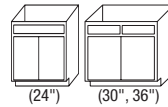

Vanity Sink Base Cabinet			Qty
	24" x 21"	#V2421	$265
	30" x 21"	#V3021	$309
	36" x 21"	#V3621	$371

Vanity Drawer Base Cabinet			Qty
	12" x 21"	#VDB1221	$383