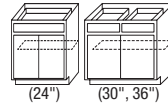

Base Cabinet – 2 DOORS			Qty
24"	#B24	$461	
30"	#B30	$532	
36"	#B36	$602	

Drawer Base Cabinet			Qty
12"	#DB12	$556	
15"	#DB15	$565	
18"	#DB18	$591	
24"	#DB24	$661	
30"	#DB30	$677