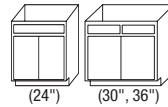

Vanity Sink Base Cabinet			Qty
	24" x 21" #V2421	$253	
	30" x 21" #V3021	$294	
	36" x 21" #V3621	$334	

Vanity Drawer Base Cabinet			Qty
	12" x 21" #VDB1221	$318	

Tall Pantry Cabinet			Qty
	18" x 84" #WP1884	$631	
	18" x 90" #WP1890	$653	
	18" x 96" #WP1896	$683	

Accessories			Qty
	3" x 42" Filler #WF342	$19	
	6" x 42" Filler #WF642	$34	
	3" x 96" Tall Filler #WF396	$62	
	8' Toe Kick #TK8	$24	
	8' Scribe Moulding #SM8	$24	
	8' Shoe Moulding #SHM8	$33	
	8' Crown Moulding #CM8	$62	
	8' Large Crown Moulding #LCM8	$112	
	8' Outside Corner Moulding #OM8	$34	
	3' Dishwasher End Panel #DWR3	$69	
	2.5' x 8' Refrigerator Panel #REF3096	$160	
	4' x 8' Island Panel #PNL1/4x42x96	$179	

* INCLUDED IN $2,998 10X10 SET