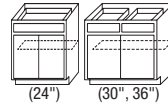

Base Cabinet – 2 DOORS			Qty
	24" #B24	$319	
	30" #B30	$407	
	36" #B36	$461	

Drawer Base Cabinet			Qty
	12" #DB12	$327	
	15" #DB15	$359	
	18" #DB18	$383	
	24" #DB24	$431	
	30" #DB30	$553