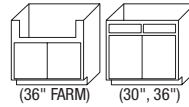

Sink Base Cabinet			Qty
	30" #SB30	$336	
	36" #SB36	$343	*
	36" FARM #SBF36	$343	

Blind Base Cabinet			Qty
	42" #BBC42	$366	

Base Corner Cabinet – LAZY SUSAN			Qty
	36" #LS36	$570	*