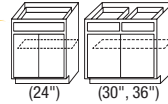

Base Cabinet - 2 DOORS				Qty
24"	#B24-2	U	$234	_____
30"	#B30	W	$259	_____
36"	#B36	X	$287	_____

Drawer Base Cabinet				Qty
12"	#DB12	YJ	$229	_____
15"	#DB15	YA	$243	_____
18"	#DB18	YB	$249	_____
24"	#DB24	YC	$269	_____
30"	#DB30	YK	$295	_____