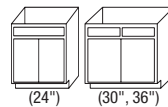

Vanity Sink Base Cabinet				Qty
24" x 21"	#V2421	VB	$188	_____
30" x 21"	#V3021	VC	$202	_____
36" x 21"	#V3621	VD	$213	_____